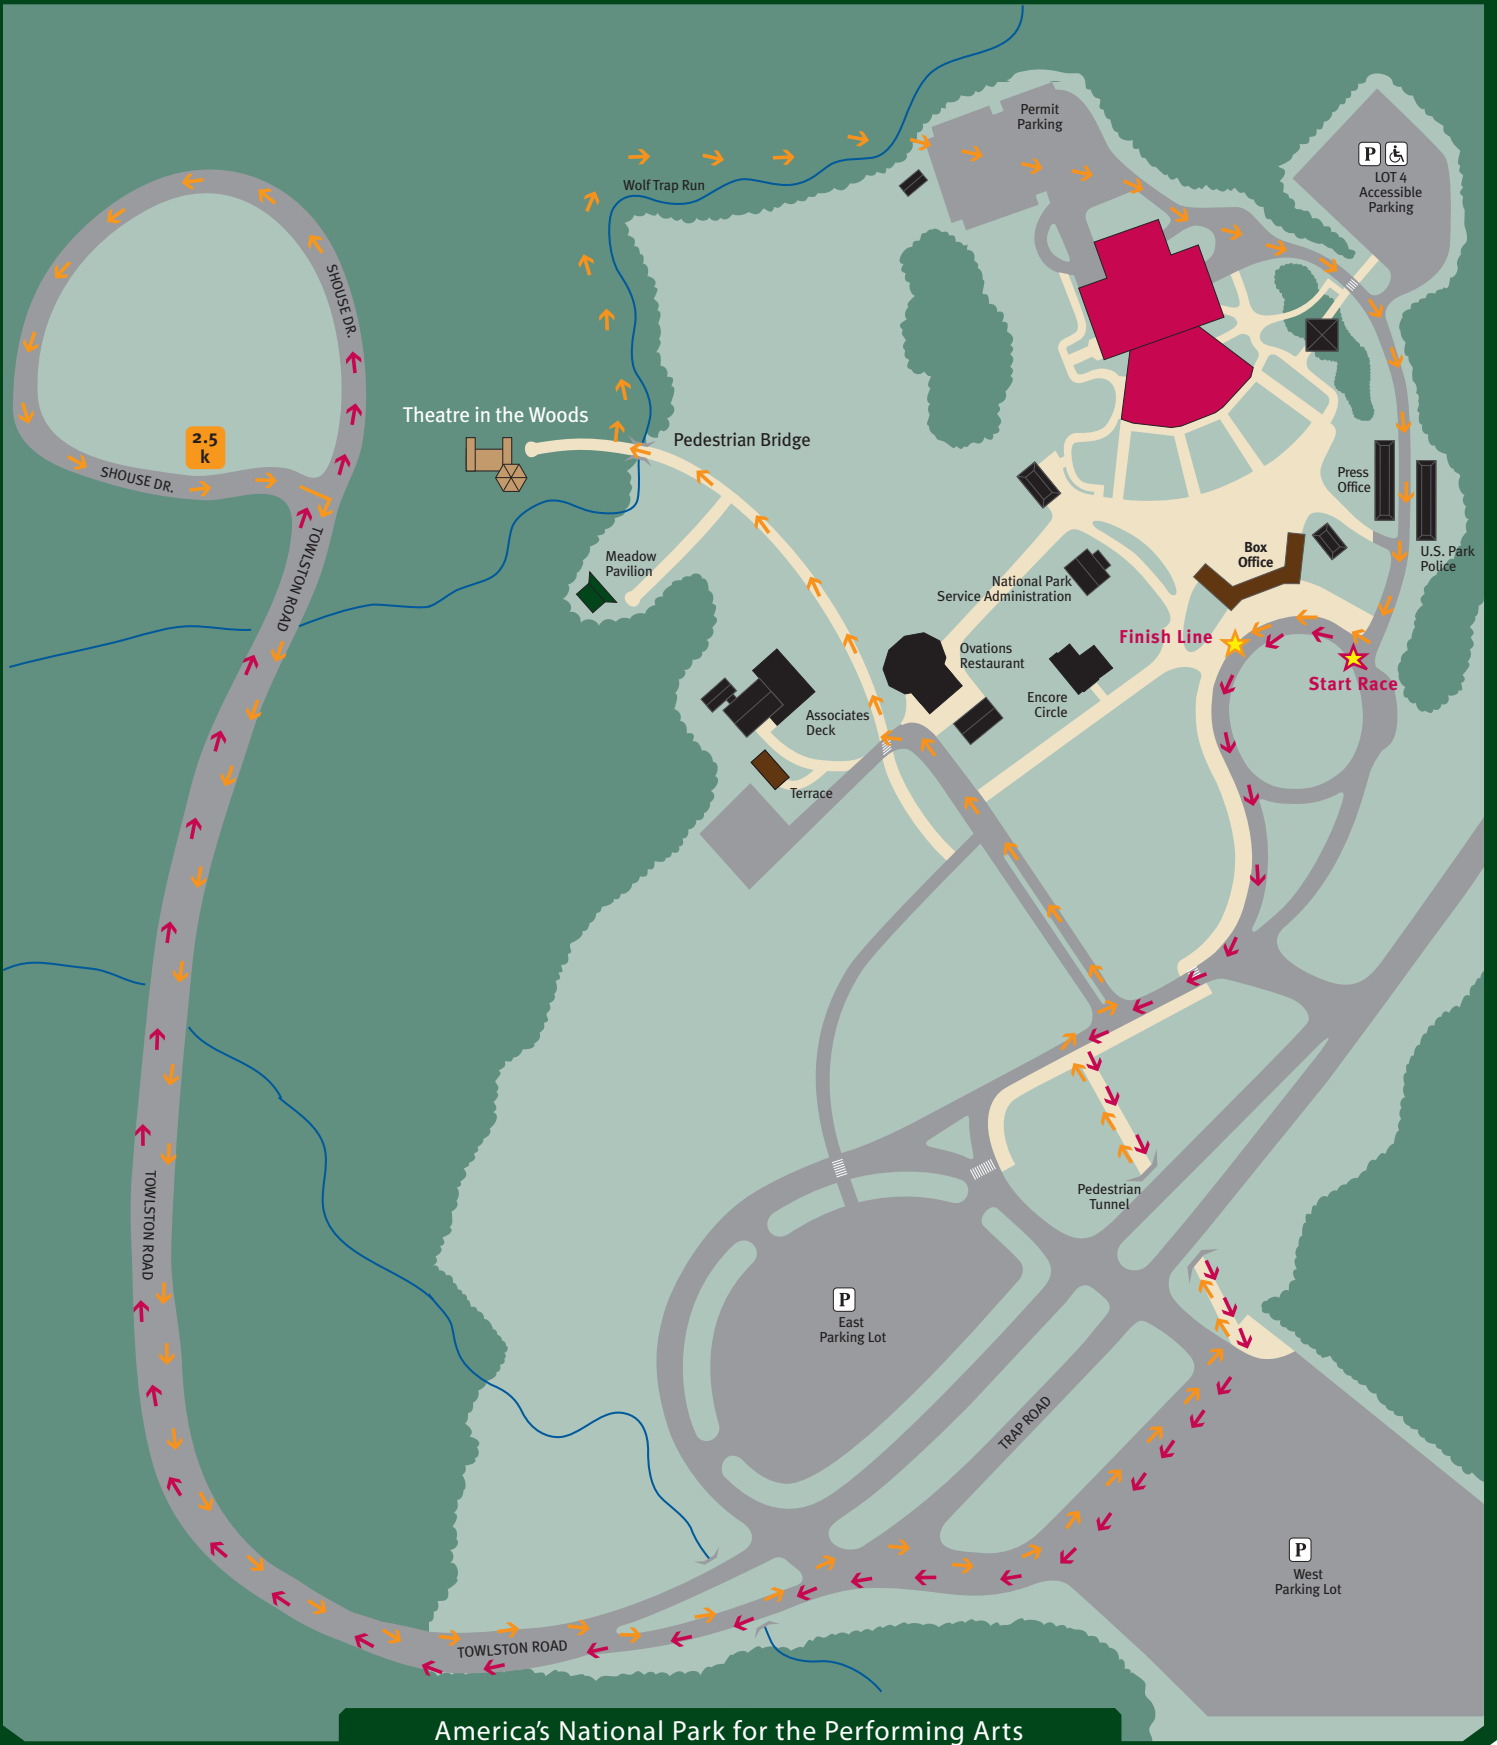

Wolf Trap 5k Run Course

America's National Park for the Performing Arts